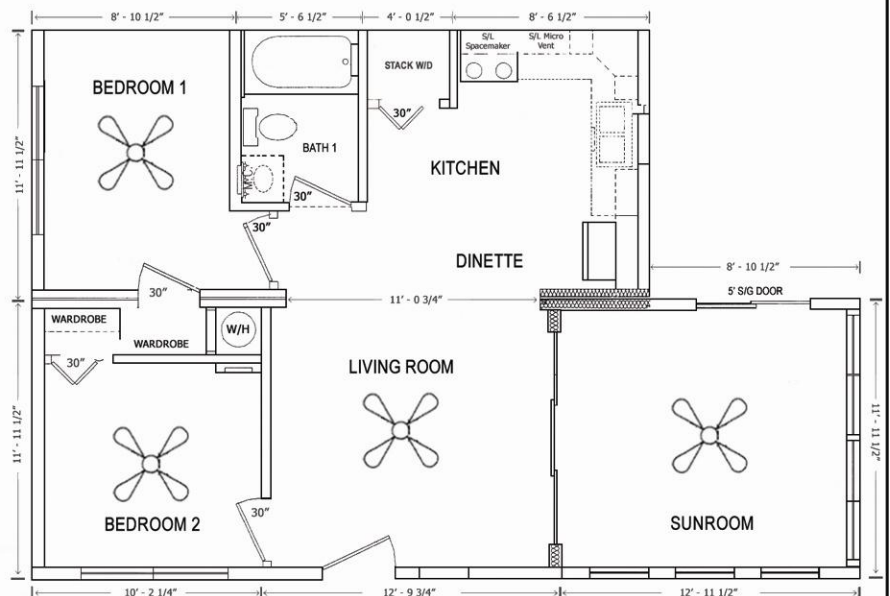

Features:

Front entry style cottage with 120 sq ft deck

Two bedrooms, one full bath, a large living room, kitchen and a washer/dryer hookup

Floor plans may include options that are available at additional cost. Please consult the rest of this form or your broker for a list of options and prices.